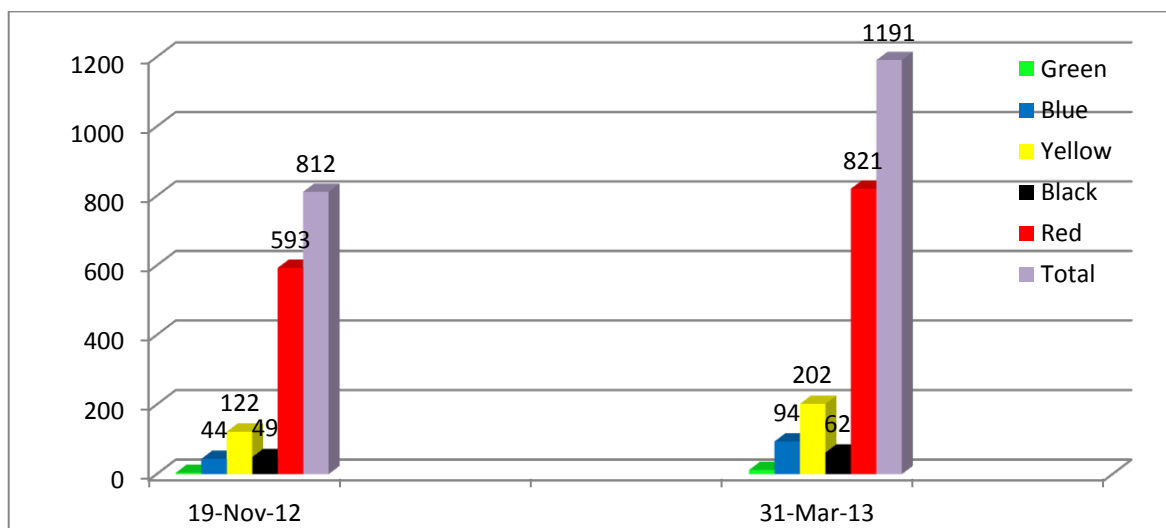

Monthly total no. of schools rated themselves in NSSI website till March 2013.

Category wise no. of schools rated till March-2013

Change in the no. of schools in Green, Blue and yellow category schools in NSSA-12 and till date

Change in the no. of schools in all categories at the time of NSSA-12 and till date

Percentage contribution of categories of schools in NSSI rating system till March-13

No. of schools increased after NSSA-12 to till date