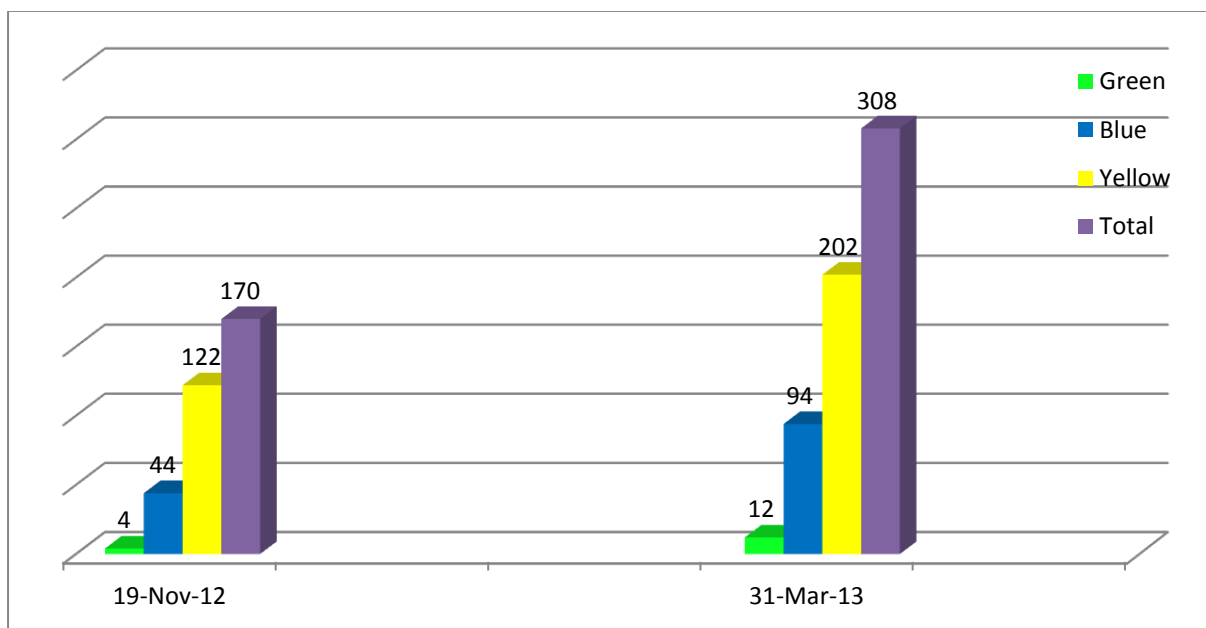

Monthly total no. of schools rated themselves in NSSI website till March 2013.

Category wise no. of schools rated till March-2013

Change in the no. of schools in Green, Blue and yellow category schools in NSSA-12 and till date

Change in the no. of schools in all categories at the time of NSSA-12 and till date

Percentage contribution of categories of schools in NSSI rating system till March-13

No. of schools increased after NSSA-12 to till date