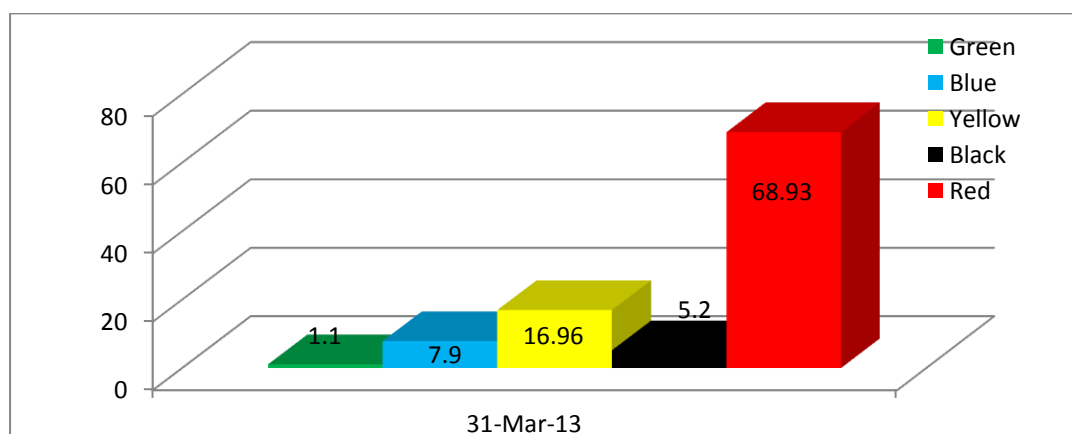

Percentage contribution of categories of schools in NSSI rating system till March-13