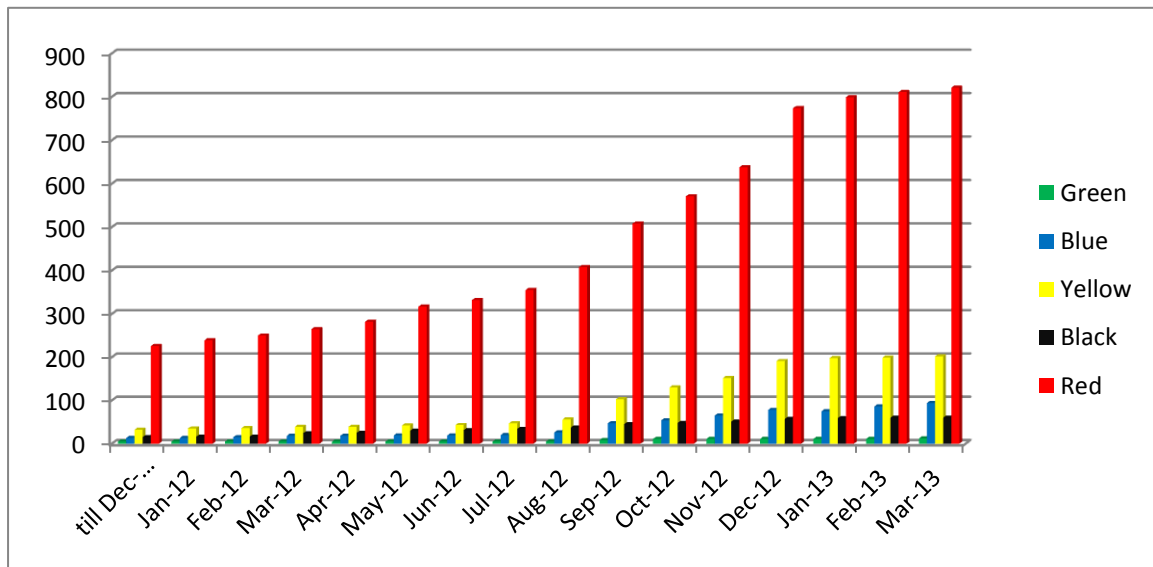

Monthly total no. of schools rated themselves in NSSI website till March 2013.

Category wise no. of schools rated till March-2013

Change in the no. of schools in Green, Blue and yellow category schools in NSSA-12 and till date

Change in the no. of schools in all categories at the time of NSSA-12 and till date

Percentage contribution of categories of schools in NSSI rating system till March-13

No. of schools increased after NSSA-12 to till date