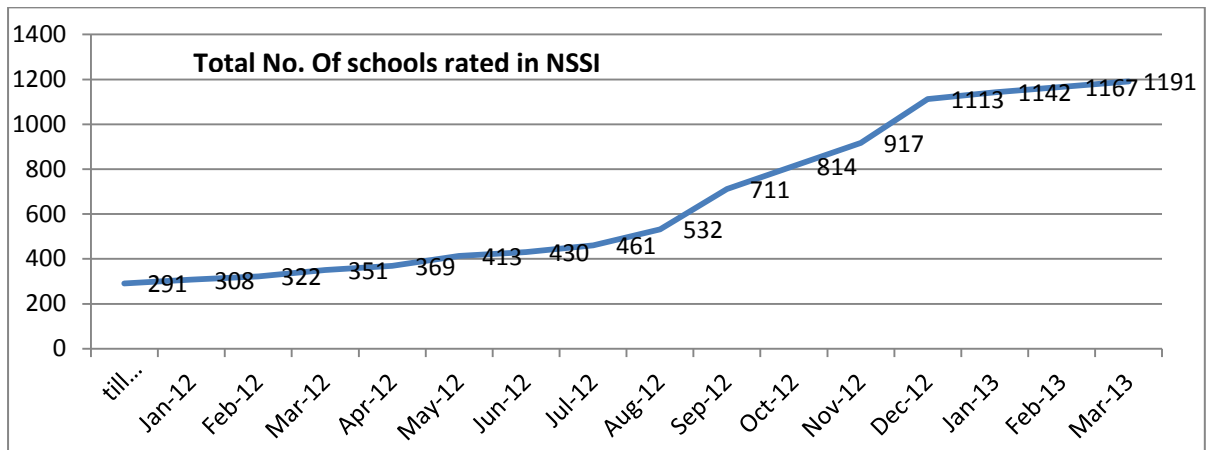

Monthly total no. of schools rated themselves in NSSI website till March 2013.

Category wise no. of schools rated till March-2013

Change in the no. of schools in Green, Blue and yellow category schools in NSSA-12 and till date

Change in the no. of schools in all categories at the time of NSSA-12 and till date

Percentage contribution of categories of schools in NSSI rating system till March-13

No. of schools increased after NSSA-12 to till date